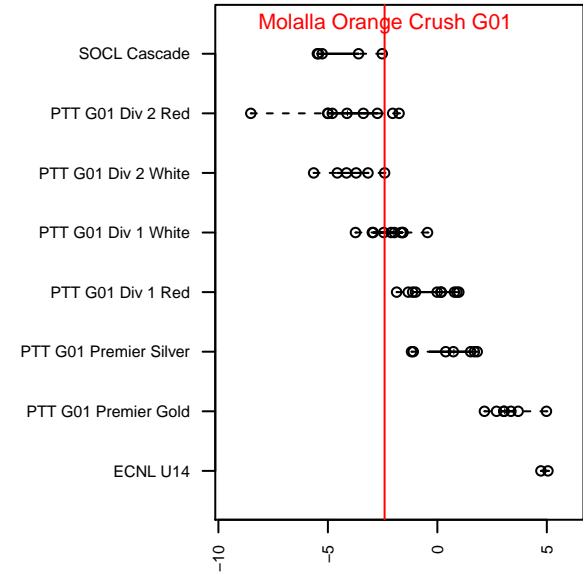

**attack and defense rating
relative to others at age
and all opponents in last 13 months**