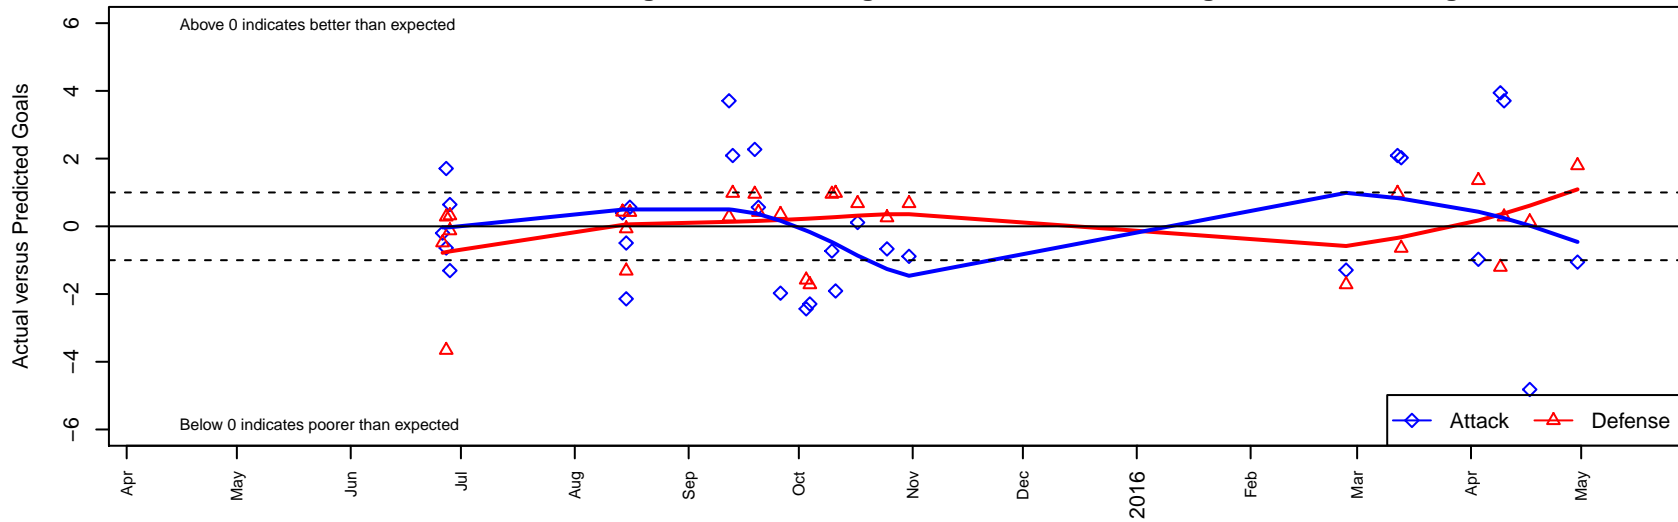

Molalla Orange Crush G01

alt names used:

Venues played:

, OR
 G01 total strength=882
 attack=2.01 defense=0.88
 fall league = PTT G01 Div 2 White
 spr league = Spr OYS G01 Div 2 White

2015 Capital Cup GU14
 2015 Mt Hood Challenge U14
 2015 PTT G01 Division 2 White
 2015 Spr OYS G01 Division 2 White

Molalla Orange Crush G01
 Dots are actual minus expected GF (blue circles) and GA (red triangles).
 Blue line is smoothed change in attack strength. Red is smoothed change in defense strength.

**attack and defense variance (black dot)
relative to other teams
and top 10 in region**