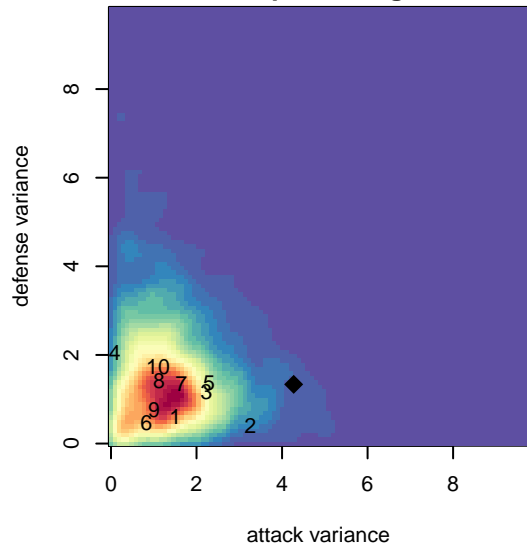

Molalla Orange Crush G01

alt names used:

Venues played:

, OR
 G01 total strength=882
 attack=2.01 defense=0.88
 fall league = PTT G01 Div 2 White
 spr league = Spr OYS G01 Div 2 White

2015 Capital Cup GU14
 2015 Mt Hood Challenge U14
 2015 PTT G01 Division 2 White
 2015 Spr OYS G01 Division 2 White

Molalla Orange Crush G01
 Dots are actual minus expected GF (blue circles) and GA (red triangles).
 Blue line is smoothed change in attack strength. Red is smoothed change in defense strength.

**attack and defense variance (black dot)
relative to other teams
and top 10 in region**